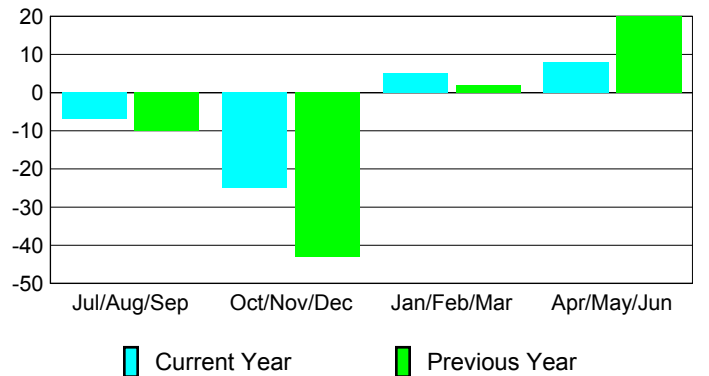

Membership Results
2009-2010

Membership
2008-2009

Month	Net Memb Goal	Actual New Memb	Actual Dropped Memb	Gain/Loss of Memb	Gain/Loss of Memb
Jul/Aug/Sep	-10	35	-42	-7	-10
Oct/Nov/Dec	0	15	-40	-25	-43
Jan/Feb/Mar	0	51	-46	5	2
Apr/May/Jun	-10	61	-53	8	20
Totals	-20	162	-181	-19	-31

Membership Results 2009-2010

Goal, New, Dropped, Gain/Loss

Comparison of Membership Gain/Loss

Current Year Compared to the Previous Year

Gender Comparison 2009-2010

Jul/Aug/Sep

Oct/Nov/Dec

Jan/Feb/Mar