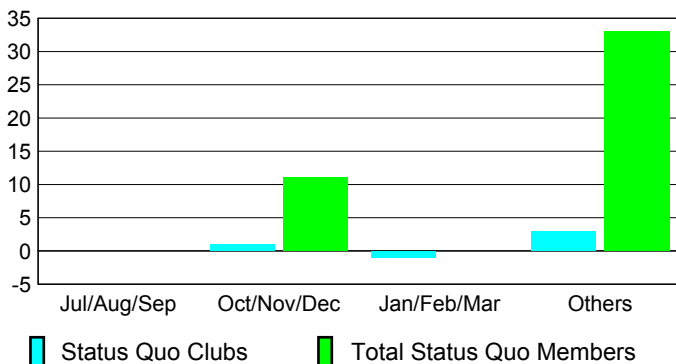

Club Results 2009-2010

Goal, New, Dropped, Gain/Loss

Comparison of Club Gain/Loss

Current Year Compared to the Previous Year

YTD Status Quo Clubs 2009-2010

Status Quo Clubs Compared to Status Quo Members

MEMBERSHIP

Membership Results
2009-2010

Membership
2008-2009

Month	Net Memb Goal	Actual New Memb	Actual Dropped Memb	Gain/Loss of Memb	Gain/Loss of Memb
Jul/Aug/Sep	-10	35	-42	-7	-10
Oct/Nov/Dec	0	15	-40	-25	-43
Jan/Feb/Mar	0	51	-46	5	2
Apr/May/Jun	-10	61	-53	8	20
Totals	-20	162	-181	-19	-31