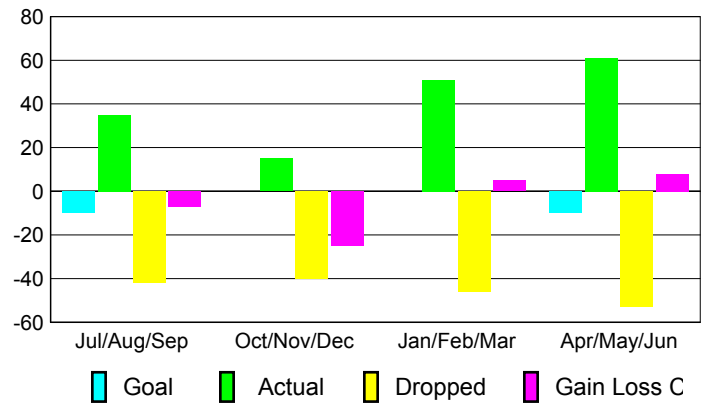

Membership Results 2009-2010

Goal, New, Dropped, Gain/Loss

Comparison of Membership Gain/Loss

Current Year Compared to the Previous Year